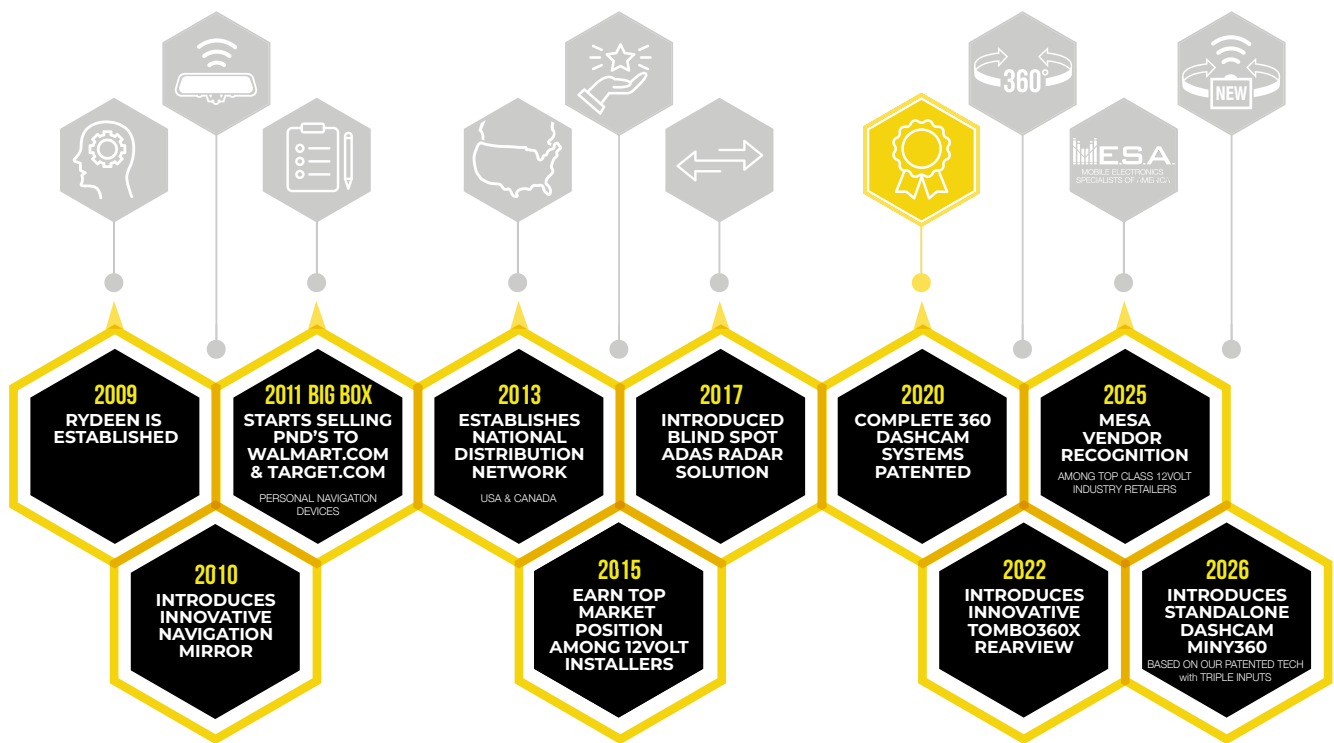

Ready to Add Rydeen to Your Line?

Contact your Rydeen Rep for channel pricing, stocking programs, and MIYy360 Series pre-order details.

About Rydeen Mobile Electronics

Rydeen Mobile Electronics is a U.S. based vehicle safety technology company headquartered in Torrance, California, with over 17 years in the 12Volt aftermarket industry. Products include 360° digital mirror systems, dash cameras, AHD cameras, blind spot detection, proximity security radar, and digital parking sensors.

next level awareness
RYDEEN®

www.rydeenmobile.com • Sales: (310) 787-7880

Rydeen is a MESA member company and committed partner to the installer community.